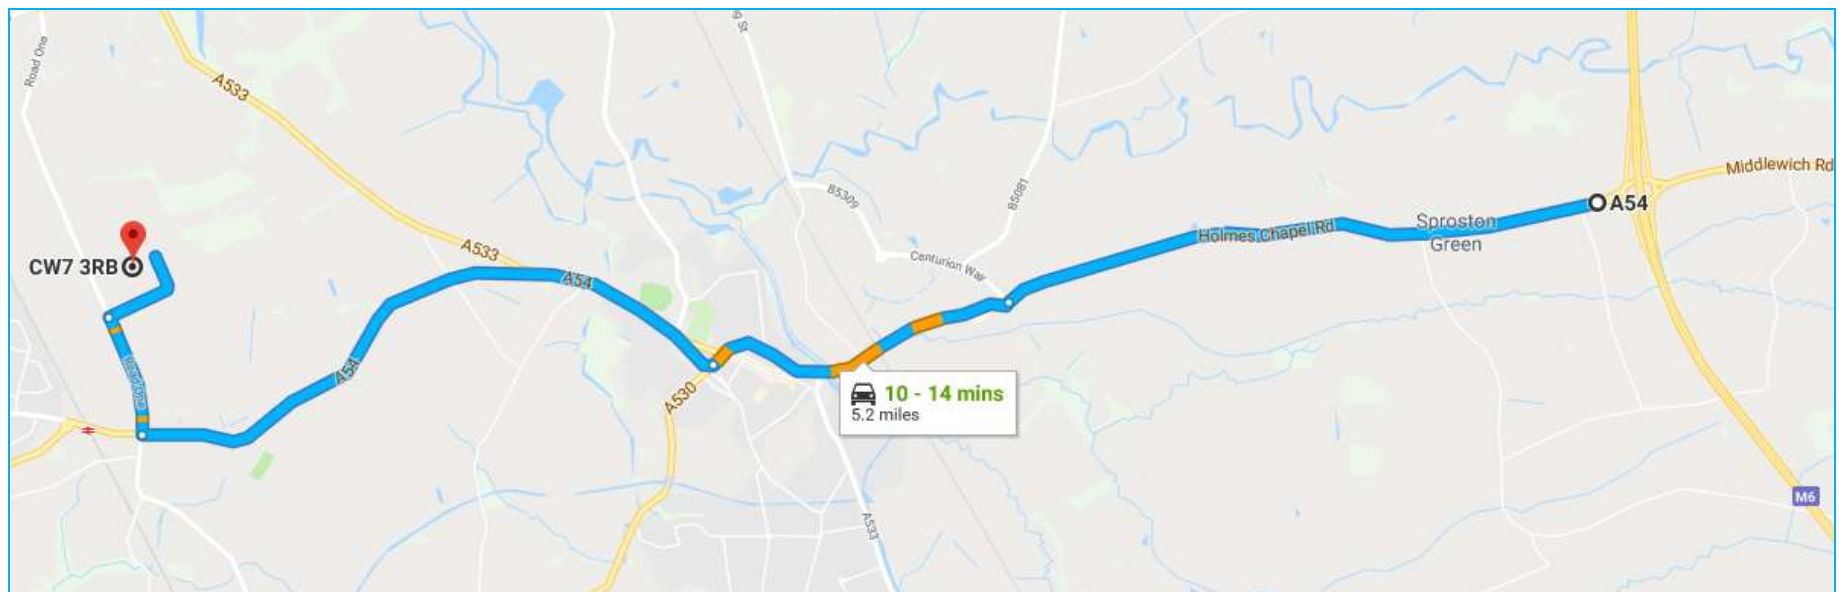

Directions from the M6

- On leaving the M6 at Junction 18, turn left (northbound) or right (southbound) towards Middlewich on Holmes Chapel Road, A54.
- Go straight ahead (2nd exit) on the roundabout, past Starbucks and a Shell garage.
- Go straight across the traffic lights onto St Michael's Way, A54.
- Enter the one-way system and follow the road to the right (towards Winsford), once you have passed Morrisons on the left, continue straight ahead to a mini roundabout.
- At this roundabout take the first exit, Chester Road, towards Winsford.
- Follow Chester Road then Middlewich Road, A54 until you reach a crossroad controlled by traffic lights.
- At these traffic lights, turn right into Winsford Industrial Estate onto Road One.
- Take the second right onto Road Five, follow the road round to the left.
- Our offices are the large brick building, Unity House, on the left opposite Tithebarn.

Postcode: CW7 3RB

Directions from Winsford Train Station (15-20 minute walk)

- Turn right out of the train station onto A54 Middlewich Road (past the Brighton Belle pub)
- Take the first left hand turning at the traffic lights onto Road One
- Take the second right onto Road Five, follow the road round to the left.
- Our offices are the large brick building, Unity House, on the left opposite Tithebarn.